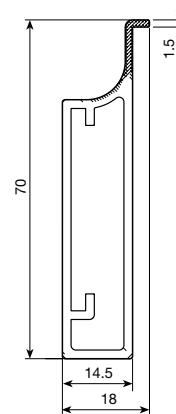

FITTINGS FOR COPLANAR DOORS

For cabinets and cupboards.
For auxiliary units

		<i>pp.</i>
1	MAGIC	696

1 MAGIC

Set of upper and lower track profiles.

Length	2.200mm.	3.000mm.	
Anodized silver	706.322.503	706.330.505	1

Set of fittings.

Length of door	700-800mm.	900-1.000mm.	
2 Doors	705.270.101	705.290.106	1
3 Doors	705.370.105	705.390.103	

Aluminium door.

Anodized matt silver	147.900.513		1
----------------------	-------------	---	---

■ TECHNICAL DATA

■ TECHNICAL DATA

Assembly