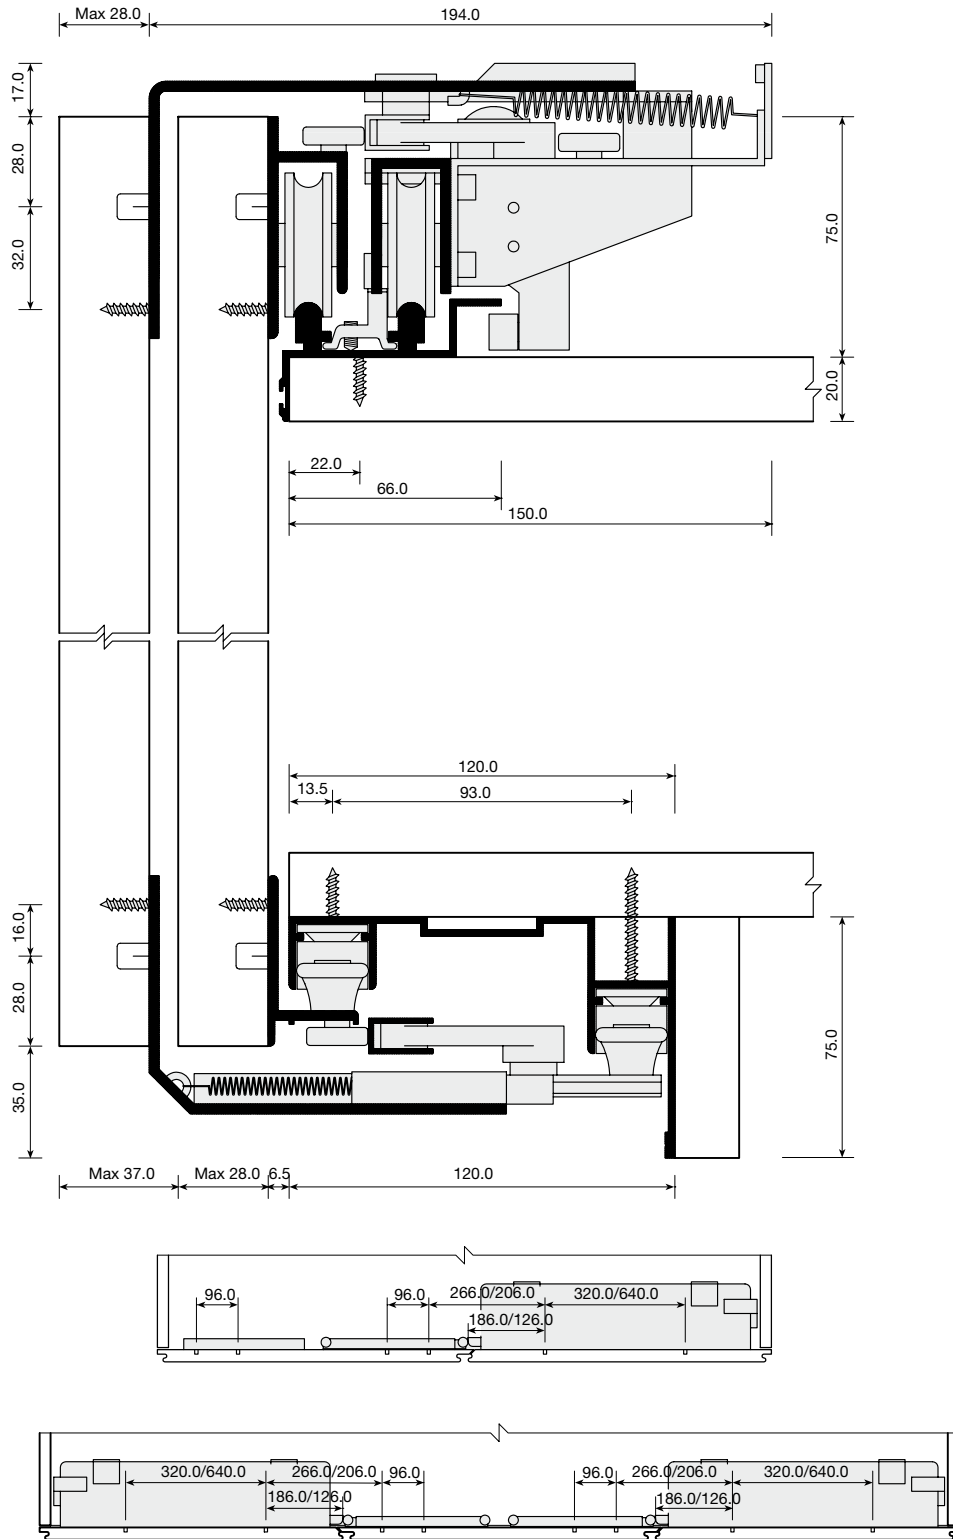

FITTINGS FOR COPLANAR DOORS

For cabinets and cupboards.
For auxiliary units

		<i>pp.</i>
1	MAGIC	696

1 MAGIC

Set of upper and lower track profiles.

Length	2.200mm.	3.000mm.	
Anodized silver	706.322.503	706.330.505	1

Set of fittings.

Length of door	700-800mm.	900-1.000mm.	
2 Doors	705.270.101	705.290.106	1
3 Doors	705.370.105	705.390.103	

Aluminium door.

Anodized matt silver	147.900.513		1
----------------------	-------------	---	---

■ TECHNICAL DATA

■ TECHNICAL DATA

Assembly