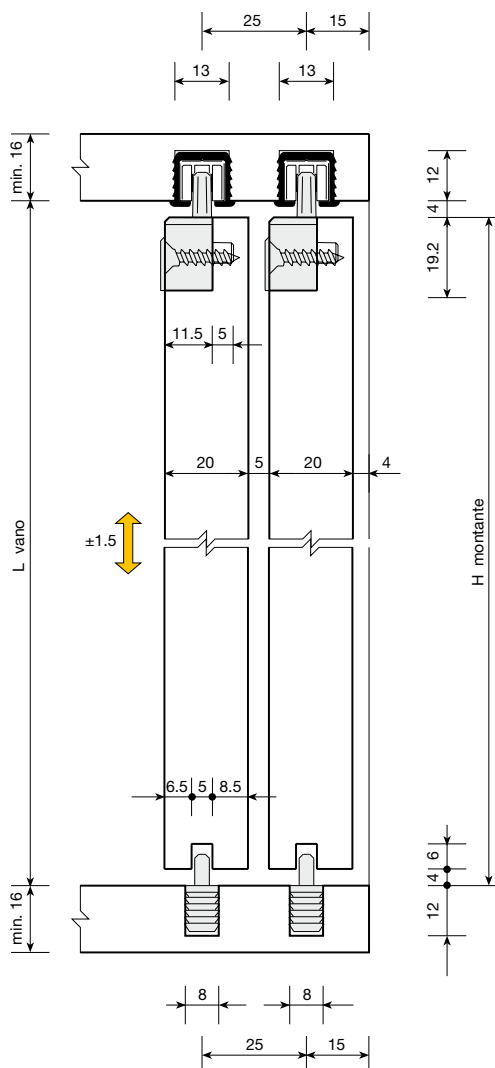

Technical data

Light system, easy to assemble. 2mm height adjustment. 12 Kp. load capacity.

3 MINI

Set of tracks.

Matt silver	709.900.516	1
-------------	-------------	---

Each ref. Consists of 1 upper track with strip and 1 lower track.

Set of fittings for door.

Matt silver	709.700.515	1
-------------	-------------	---

Each ref. Consists of 1 track and 2 rollers.

4 TALL

Bag of components.

Anodized matt silver	709.400.510	1
----------------------	-------------	---

	Cut-to-measure	3m. Bar	
Matt silver	709.500.514	709.530.511	10

Set of fittings.

		
1 Door	709.600.102	10

Each ref. Consists of 2 upper carriages, 2 brakes and 1 guide rail.

Technical data

■ Technical data

Assembly

6 DÚO

Set of fittings.

Door size		
655-705	703.507.103	1
755-805	703.508.105	
855-905	703.509.100	
955-1005	703.510.102	
1155-1205	703.512.106	

■ Technical data

■ Technical data

Assembly