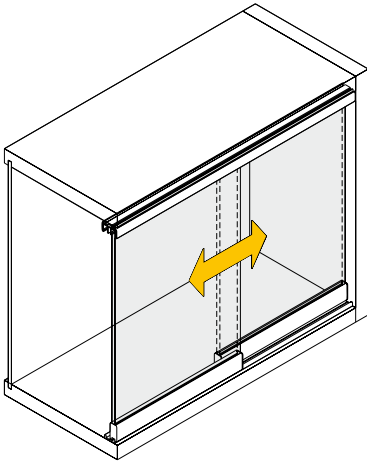

In 2m strips.

Upper guide.

				
Brown	Ral 8016	721.707.011		200

Lower guide.

				
Brown	Ral 8016	721.807.015		200

Edge stop.

				
White	Ral 9003	741.606.003		200
Brown	Ral 8016	741.606.014		
Black	Ral 9005	741.606.025		
Oak	Ral 1002	741.606.191		

Technical data

Light system, easy to assemble. 2mm height adjustment. 12 Kp. load capacity.

3 MINI

Set of tracks.

Matt silver	709.900.516	1
-------------	-------------	---

Each ref. Consists of 1 upper track with strip and 1 lower track.