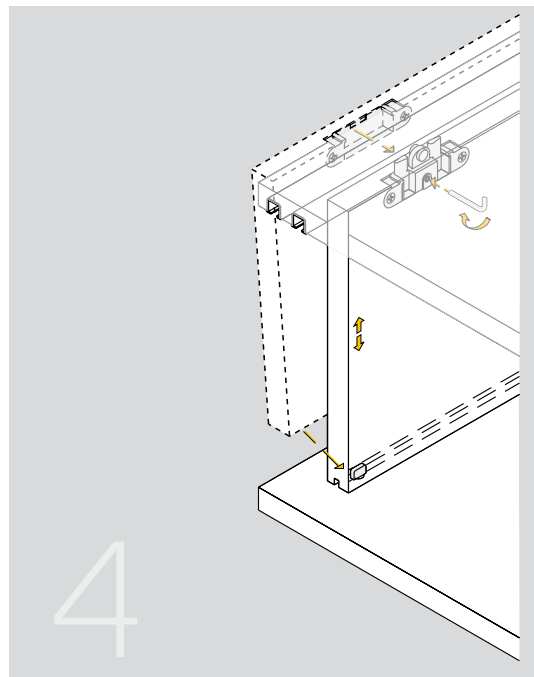

Technical data

Light system, easy to assemble. 2mm height adjustment. 12 Kp. load capacity.

3 MINI

Set of tracks.

Matt silver	709.900.516	1
-------------	-------------	---

Each ref. Consists of 1 upper track with strip and 1 lower track.

Each bag contains:

	Units
Glass door track A	4
Track guide B	2
Sliding track C	2
Joining bracket D	4

a

b

c

d

5 UPPER

Upper track.

	Cut-to-measure	3m. Bar	
Matt silver	709.500.514	709.530.511	10

Set of fittings.

		
1 Door	709.600.102	10

Each ref. Consists of 2 upper carriages, 2 brakes and 1 guide rail.

Technical data

■ Technical data

Assembly

6 DÚO

Set of fittings.

Door size		
655-705	703.507.103	1
755-805	703.508.105	
855-905	703.509.100	
955-1005	703.510.102	
1155-1205	703.512.106	

■ Technical data

■ Technical data

Assembly