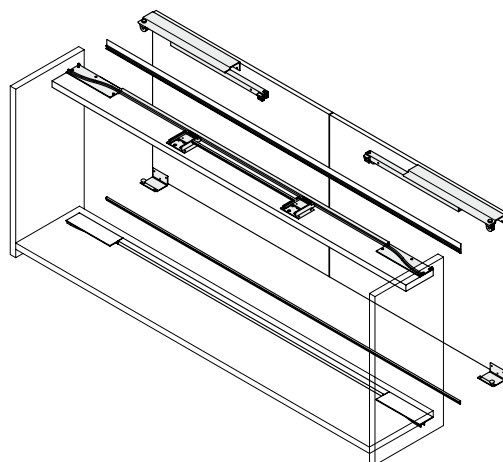

Technical data

Light system, easy to assemble. 2mm height adjustment. 12 Kp. load capacity.

3 MINI

Set of tracks.

Matt silver	709.900.516	1
-------------	-------------	---

Each ref. Consists of 1 upper track with strip and 1 lower track.

Each bag contains:

	Units
Glass door track A	4
Track guide B	2
Sliding track C	2
Joining bracket D	4

a

b

c

d

5 UPPER

Upper track.

	Cut-to-measure	3m. Bar	
Matt silver	709.500.514	709.530.511	10

Set of fittings.

		
1 Door	709.600.102	10

Each ref. Consists of 2 upper carriages, 2 brakes and 1 guide rail.

Technical data

■ Technical data

Assembly

6 DÚO

Set of fittings.

Door size		
655-705	703.507.103	1
755-805	703.508.105	
855-905	703.509.100	
955-1005	703.510.102	
1155-1205	703.512.106	

■ Technical data

■ Technical data

Assembly