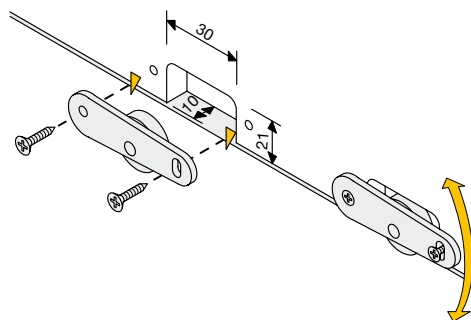

Example of an exterior aluminium door