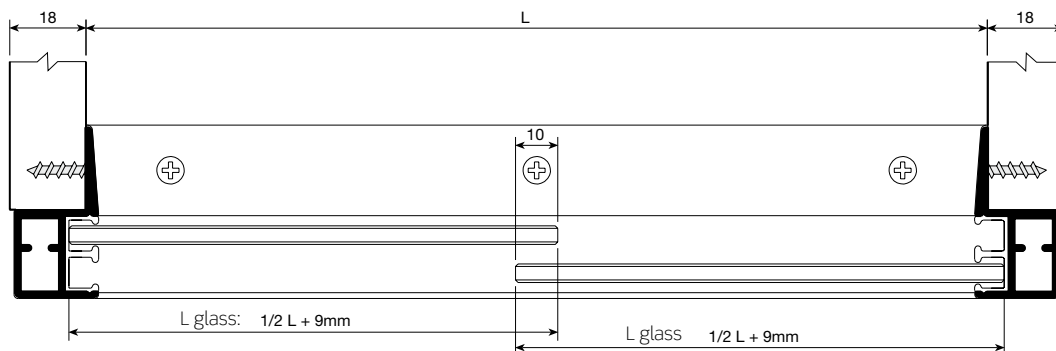

Technical data

Light system, easy to assemble. 2mm height adjustment. 12 Kp. load capacity.

3 MINI

Set of tracks.

Matt silver	709.900.516	1
-------------	-------------	---

Each ref. Consists of 1 upper track with strip and 1 lower track.

Each bag contains:

	Units
Glass door track A	4
Track guide B	2
Sliding track C	2
Joining bracket D	4

a

b

c

d

5 UPPER

Upper track.

	Cut-to-measure	3m. Bar	
Matt silver	709.500.514	709.530.511	10

Set of fittings.

		
1 Door	709.600.102	10

Each ref. Consists of 2 upper carriages, 2 brakes and 1 guide rail.

Technical data

■ Technical data

Assembly

6 DÚO

Set of fittings.

Door size		
655-705	703.507.103	1
755-805	703.508.105	
855-905	703.509.100	
955-1005	703.510.102	
1155-1205	703.512.106	

■ Technical data

■ Technical data

Assembly