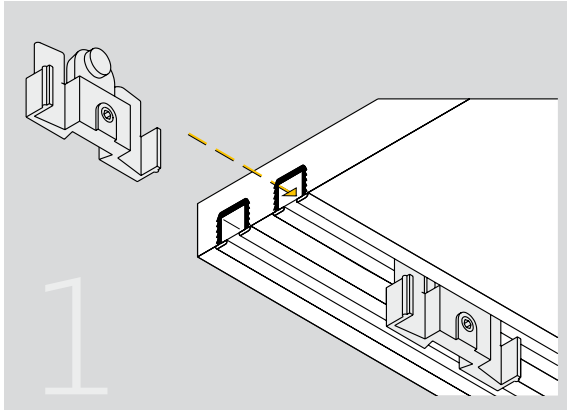

Each bag contains:

	Units
Glass door track A	4
Track guide B	2
Sliding track C	2
Joining bracket D	4

a

b

c

d

5 UPPER

Upper track.

	Cut-to-measure	3m. Bar	
Matt silver	709.500.514	709.530.511	10

Set of fittings.

		
1 Door	709.600.102	10

Each ref. Consists of 2 upper carriages, 2 brakes and 1 guide rail.

Technical data

■ Technical data

Assembly

6 DÚO

Set of fittings.

Door size		
655-705	703.507.103	1
755-805	703.508.105	
855-905	703.509.100	
955-1005	703.510.102	
1155-1205	703.512.106	

■ Technical data

■ Technical data

Assembly