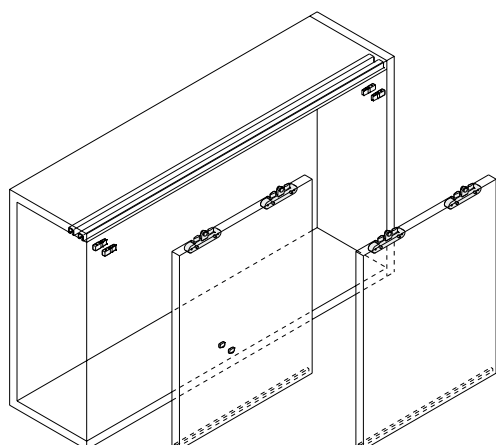

	Cut-to-measure	3m. Bar	
Matt silver	709.500.514	709.530.511	10

Set of fittings.

		
1 Door	709.600.102	10

Each ref. Consists of 2 upper carriages, 2 brakes and 1 guide rail.

Technical data

■ Technical data

Assembly

6 DÚO

Set of fittings.

Door size		
655-705	703.507.103	1
755-805	703.508.105	
855-905	703.509.100	
955-1005	703.510.102	
1155-1205	703.512.106	

■ Technical data

■ Technical data

Assembly