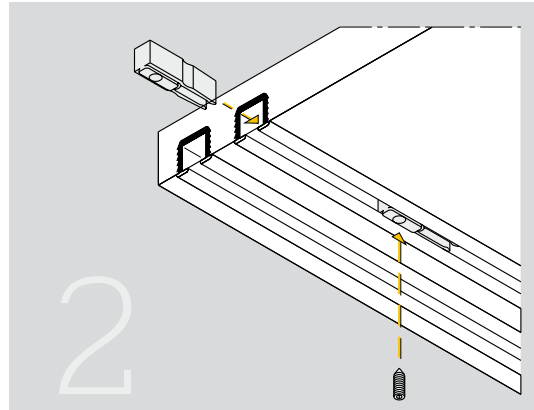

■ Technical data

Assembly

6 DÚO

Set of fittings.

Door size		
655-705	703.507.103	1
755-805	703.508.105	
855-905	703.509.100	
955-1005	703.510.102	
1155-1205	703.512.106