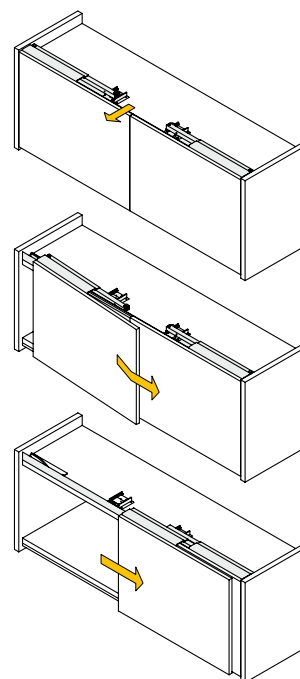

Technical data

Light system, easy to assemble. 2mm height adjustment. 12 Kp. load capacity.

3 MINI

Set of tracks.

Matt silver	709.900.516	1
-------------	-------------	---

Each ref. Consists of 1 upper track with strip and 1 lower track.

Set of fittings for door.

Matt silver	709.700.515	1
-------------	-------------	---

Each ref. Consists of 1 track and 2 rollers.

4 TALL

Bag of components.

Anodized matt silver	709.400.510	1
----------------------	-------------	---

	Cut-to-measure	3m. Bar	
Matt silver	709.500.514	709.530.511	10

Set of fittings.

		
1 Door	709.600.102	10

Each ref. Consists of 2 upper carriages, 2 brakes and 1 guide rail.

Technical data

■ Technical data

Assembly

6 DÚO

Set of fittings.

Door size		
655-705	703.507.103	1
755-805	703.508.105	
855-905	703.509.100	
955-1005	703.510.102	
1155-1205	703.512.106	

■ Technical data

■ Technical data

Assembly