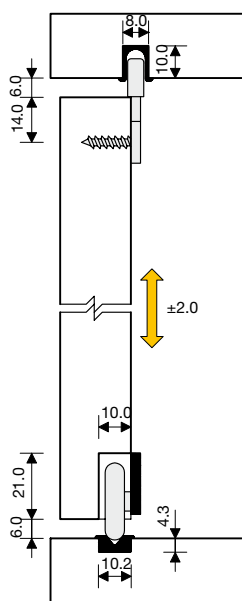

1 JUNIOR-0

Embedded upper track.

	Special length	6 m bars	
Natural	706.000.503	706.060.504	10

In 6m. Bars.

Embedded lower track.

	Special length	6 m bars	
Natural	706.100.500	706.160.501	10

In 6m. Bars.

Inner door kit.

Door	705.500.106	10

Packed in a box of 10 bags containing the upper and lower rollers necessary for one door each.

Edge track.

	Special length	6 m bars	
Natural	706.200.504	706.260.505	10

In 6m. Bars.

Outer door kit.

Door	705.600.103	10

Packed in a box of 10 bags containing the lower and upper carriages and stops necessary for one door each.

Example of an interior wooden door