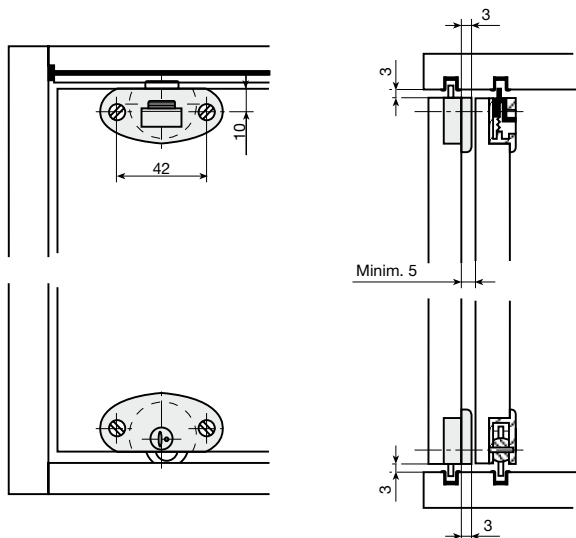

In 2m strips.

Upper guide.

				
Brown	Ral 8016	721.707.011		200

Lower guide.

				
Brown	Ral 8016	721.807.015		200

Edge stop.

				
White	Ral 9003	741.606.003		200
Brown	Ral 8016	741.606.014		
Black	Ral 9005	741.606.025		
Oak	Ral 1002	741.606.191		

Technical data

Light system, easy to assemble. 2mm height adjustment. 12 Kp. load capacity.

3 MINI

Set of tracks.

Matt silver	709.900.516	1
-------------	-------------	---

Each ref. Consists of 1 upper track with strip and 1 lower track.

Assembly

6 DÚO

Set of fittings.

Door size		
655-705	703.507.103	1
755-805	703.508.105	
855-905	703.509.100	
955-1005	703.510.102	
1155-1205	703.512.106	

■ Technical data

■ Technical data

Assembly