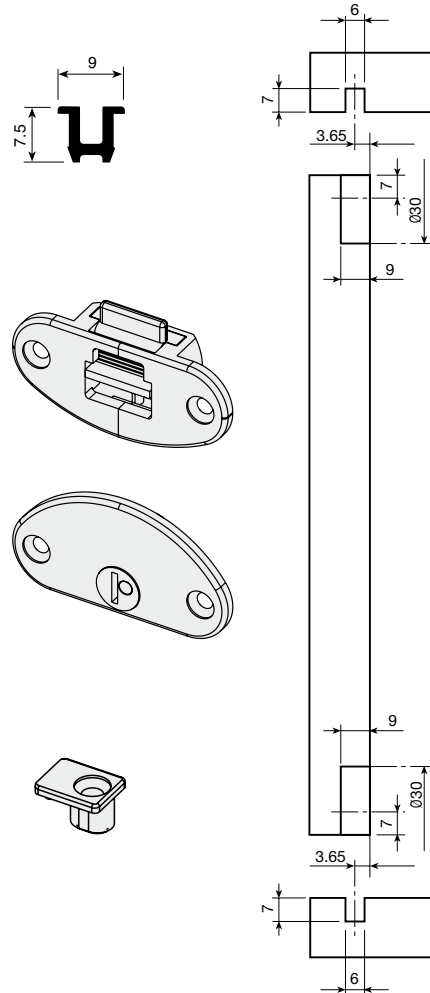

In 2m strips.

Upper guide.

				
Brown	Ral 8016	721.707.011		200

Lower guide.

				
Brown	Ral 8016	721.807.015		200

Edge stop.

				
White	Ral 9003	741.606.003		200
Brown	Ral 8016	741.606.014		
Black	Ral 9005	741.606.025		
Oak	Ral 1002	741.606.191		

Technical data

Light system, easy to assemble. 2mm height adjustment. 12 Kp. load capacity.

3 MINI

Set of tracks.

Matt silver	709.900.516	1
-------------	-------------	---

Each ref. Consists of 1 upper track with strip and 1 lower track.

	Cut-to-measure	3m. Bar	
Matt silver	709.500.514	709.530.511	10

Set of fittings.

		
1 Door	709.600.102	10

Each ref. Consists of 2 upper carriages, 2 brakes and 1 guide rail.

Technical data

■ Technical data

Assembly

6 DÚO

Set of fittings.

Door size		
655-705	703.507.103	1
755-805	703.508.105	
855-905	703.509.100	
955-1005	703.510.102	
1155-1205	703.512.106	

■ Technical data

■ Technical data

Assembly