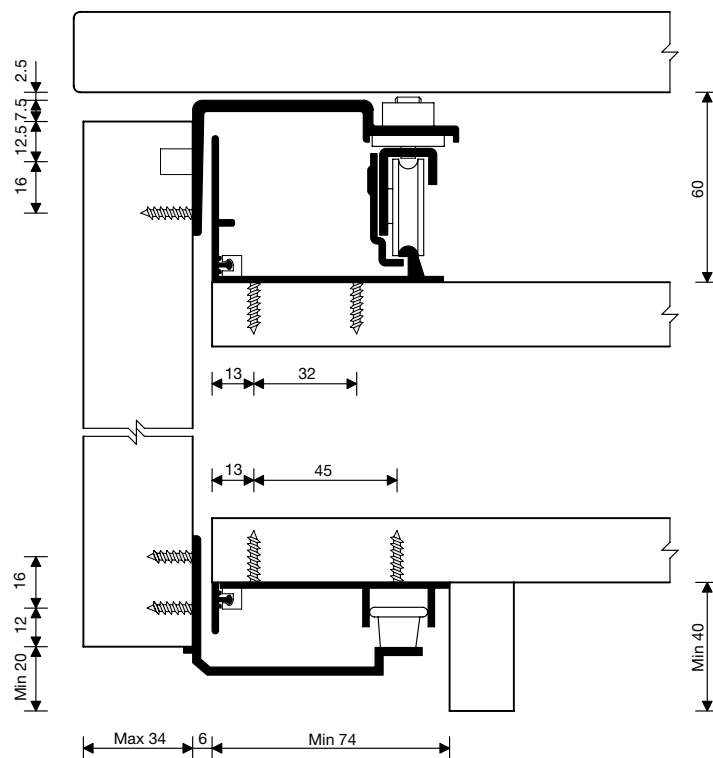

Technical data

Light system, easy to assemble. 2mm height adjustment. 12 Kp. load capacity.

3 MINI

Set of tracks.

Matt silver	709.900.516	1
-------------	-------------	---

Each ref. Consists of 1 upper track with strip and 1 lower track.

	Cut-to-measure	3m. Bar	
Matt silver	709.500.514	709.530.511	10

Set of fittings.

		
1 Door	709.600.102	10

Each ref. Consists of 2 upper carriages, 2 brakes and 1 guide rail.

Technical data

■ Technical data

Assembly

6 DÚO

Set of fittings.

Door size		
655-705	703.507.103	1
755-805	703.508.105	
855-905	703.509.100	
955-1005	703.510.102	
1155-1205	703.512.106	

■ Technical data

■ Technical data

Assembly