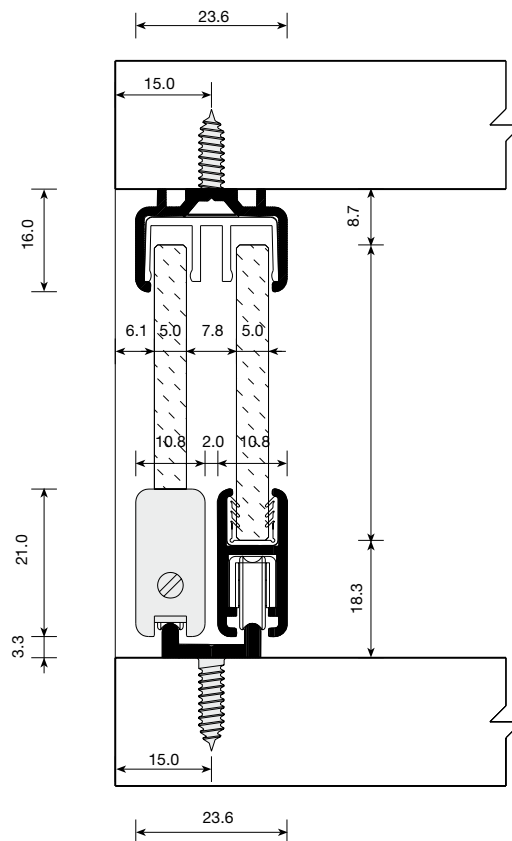

In 2m strips.

Upper guide.

				
Brown	Ral 8016	721.707.011		200

Lower guide.

				
Brown	Ral 8016	721.807.015		200

Edge stop.

				
White	Ral 9003	741.606.003		200
Brown	Ral 8016	741.606.014		
Black	Ral 9005	741.606.025		
Oak	Ral 1002	741.606.191		

Technical data

Light system, easy to assemble. 2mm height adjustment. 12 Kp. load capacity.

3 MINI

Set of tracks.

Matt silver	709.900.516	1
-------------	-------------	---

Each ref. Consists of 1 upper track with strip and 1 lower track.

Set of fittings for door.

Matt silver	709.700.515	1
-------------	-------------	---

Each ref. Consists of 1 track and 2 rollers.

4 TALL

Bag of components.

Anodized matt silver	709.400.510	1
----------------------	-------------	---

Assembly

6 DÚO

Set of fittings.

Door size		
655-705	703.507.103	1
755-805	703.508.105	
855-905	703.509.100	
955-1005	703.510.102	
1155-1205	703.512.106	

■ Technical data

■ Technical data

Assembly