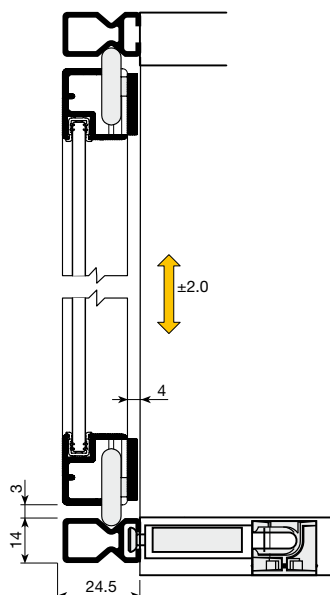

Example of an exterior aluminium door