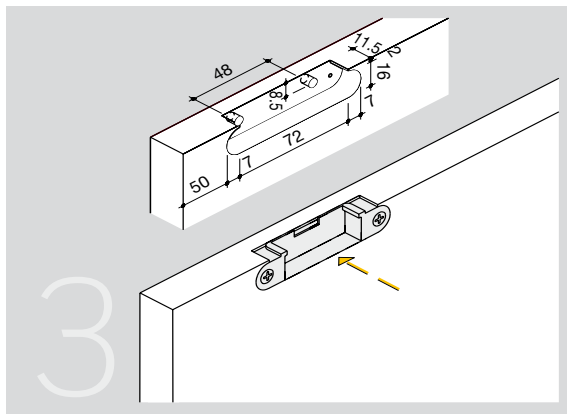

Technical data

Light system, easy to assemble. 2mm height adjustment. 12 Kp. load capacity.

3 MINI

Set of tracks.

Matt silver	709.900.516	1
-------------	-------------	---

Each ref. Consists of 1 upper track with strip and 1 lower track.

Each bag contains:

	Units
Glass door track A	4
Track guide B	2
Sliding track C	2
Joining bracket D	4

a

b

c

d

5 UPPER

Upper track.

	Cut-to-measure	3m. Bar	
Matt silver	709.500.514	709.530.511	10

Set of fittings.

		
1 Door	709.600.102	10

Each ref. Consists of 2 upper carriages, 2 brakes and 1 guide rail.

Technical data

■ Technical data

Assembly

6 DÚO

Set of fittings.

Door size		
655-705	703.507.103	1
755-805	703.508.105	
855-905	703.509.100	
955-1005	703.510.102	
1155-1205	703.512.106	

■ Technical data

■ Technical data

Assembly