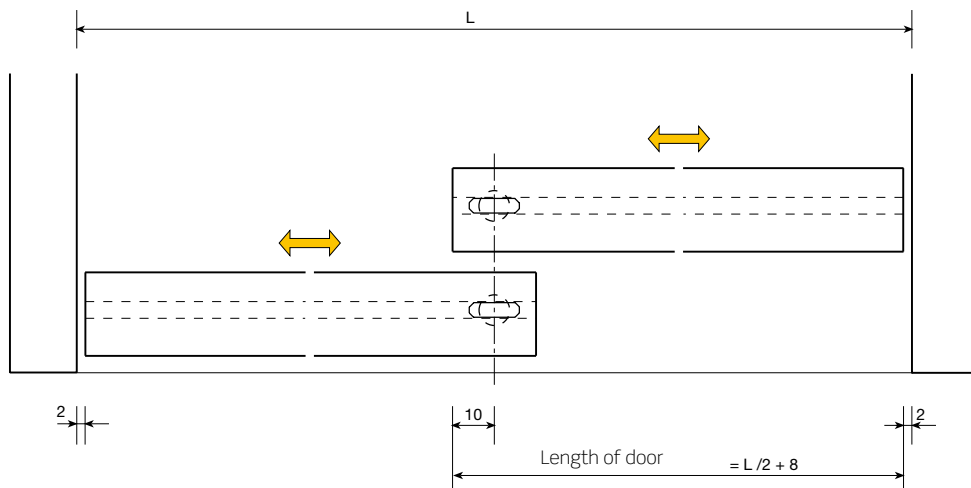

Technical data

Light system, easy to assemble. 2mm height adjustment. 12 Kp. load capacity.

3 MINI

Set of tracks.

Matt silver	709.900.516	1
-------------	-------------	---

Each ref. Consists of 1 upper track with strip and 1 lower track.

	Cut-to-measure	3m. Bar	
Matt silver	709.500.514	709.530.511	10

Set of fittings.

		
1 Door	709.600.102	10

Each ref. Consists of 2 upper carriages, 2 brakes and 1 guide rail.

Technical data

■ Technical data

Assembly

6 DÚO

Set of fittings.

Door size		
655-705	703.507.103	1
755-805	703.508.105	
855-905	703.509.100	
955-1005	703.510.102	
1155-1205	703.512.106	

■ Technical data

■ Technical data

Assembly