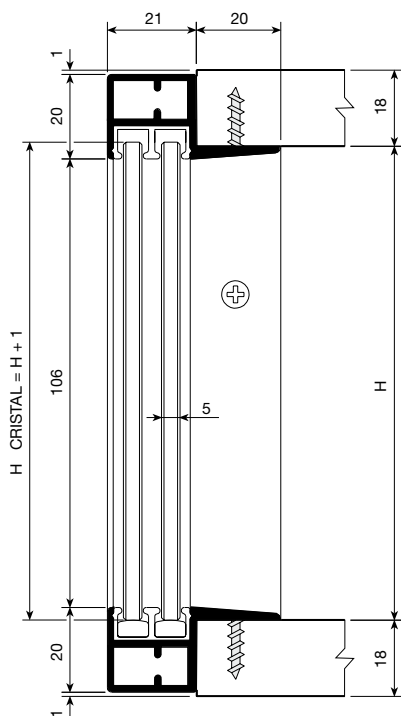

Technical data

Light system, easy to assemble. 2mm height adjustment. 12 Kp. load capacity.

3 MINI

Set of tracks.

Matt silver	709.900.516	1
-------------	-------------	---

Each ref. Consists of 1 upper track with strip and 1 lower track.

Each bag contains:

	Units
Glass door track A	4
Track guide B	2
Sliding track C	2
Joining bracket D	4

a

b

c

d

5 UPPER

Upper track.

	Cut-to-measure	3m. Bar	
Matt silver	709.500.514	709.530.511	10

Set of fittings.

		
1 Door	709.600.102	10

Each ref. Consists of 2 upper carriages, 2 brakes and 1 guide rail.

Technical data

■ Technical data

Assembly

6 DÚO

Set of fittings.

Door size		
655-705	703.507.103	1
755-805	703.508.105	
855-905	703.509.100	
955-1005	703.510.102	
1155-1205	703.512.106	

■ Technical data

■ Technical data

Assembly