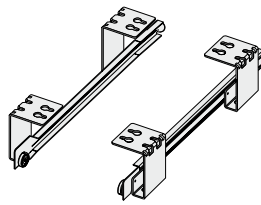

Minimum order: 10 trays. With these codes the following items are delivered: Keyboard tray, runners with brackets, keyboard tray slides, screws, and drilling pattern with instructions. When the mouse tray version is ordered, both the mouse tray and the slides are supplied.

Product codes for pallets with 180 trays.

	Grey Ral 7035	
Without mouse tray	735.518.081	1
With mouse tray	735.618.085	

With these codes the following items are delivered: 180 keyboard trays, 180 Runners with brackets, 180 keyboard tray slides, 180 bags of screws, and 12 drilling patterns with instructions. When the mouse tray version is ordered, both the mouse tray and the slides are supplied.

Technical data

Runners for fixing to the table

Runners for fixing to the tray

Runners for mouse tray

Mouse tray

Dimensions and drilling details

2 RUNNER WITH SUPPORT AND EXTENSION STOPS

Runner with support and extension stops.