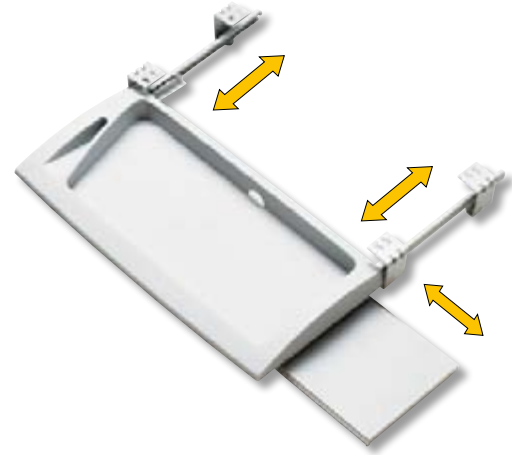

KEYBOARD TRAY

Drawer

Keyboard tray

Indaux computer keyboard tray with ergonomic wrist rest, pencil holder, pull-out mouse support on the left and right, adjustable extension and stop.

KEYBOARD TRAY

New Indaux computer keyboard tray with ergonomic wrist rest, pencil holder, pull-out mouse support on the left and right, adjustable extension and stop.

1	KEYBOARD TRAY		<i>pp.</i>	621
2	RUNNER WITH SUPPORT AND EXTENSION STOPS			622

1 KEYBOARD TRAY

Product codes for individual packaging.

	Grey Ral 7035	
Without mouse tray	735.100.310	10
With mouse tray	735.200.314	

Minimum order: 10 trays. With these codes the following items are delivered: Keyboard tray, runners with brackets, keyboard tray slides, screws, and drilling pattern with instructions. When the mouse tray version is ordered, both the mouse tray and the slides are supplied.