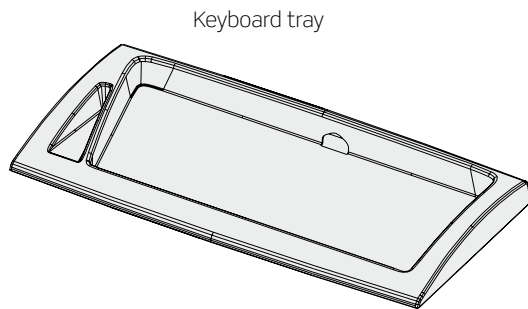

1	KEYBOARD TRAY		<i>pp.</i>	621
2	RUNNER WITH SUPPORT AND EXTENSION STOPS			622

1 KEYBOARD TRAY

Product codes for individual packaging.

	Grey Ral 7035	
Without mouse tray	735.100.310	10
With mouse tray	735.200.314	

Minimum order: 10 trays. With these codes the following items are delivered: Keyboard tray, runners with brackets, keyboard tray slides, screws, and drilling pattern with instructions. When the mouse tray version is ordered, both the mouse tray and the slides are supplied.

Product codes for pallets with 180 trays.

	Grey Ral 7035	
Without mouse tray	735.518.081	1
With mouse tray	735.618.085	

With these codes the following items are delivered: 180 keyboard trays, 180 Runners with brackets, 180 keyboard tray slides, 180 bags of screws, and 12 drilling patterns with instructions. When the mouse tray version is ordered, both the mouse tray and the slides are supplied.

Technical data

Runners for fixing to the table

Runners for fixing to the tray

Runners for mouse tray

Mouse tray

Dimensions and drilling details

2 RUNNER WITH SUPPORT AND EXTENSION STOPS

Runner with support and extension stops.